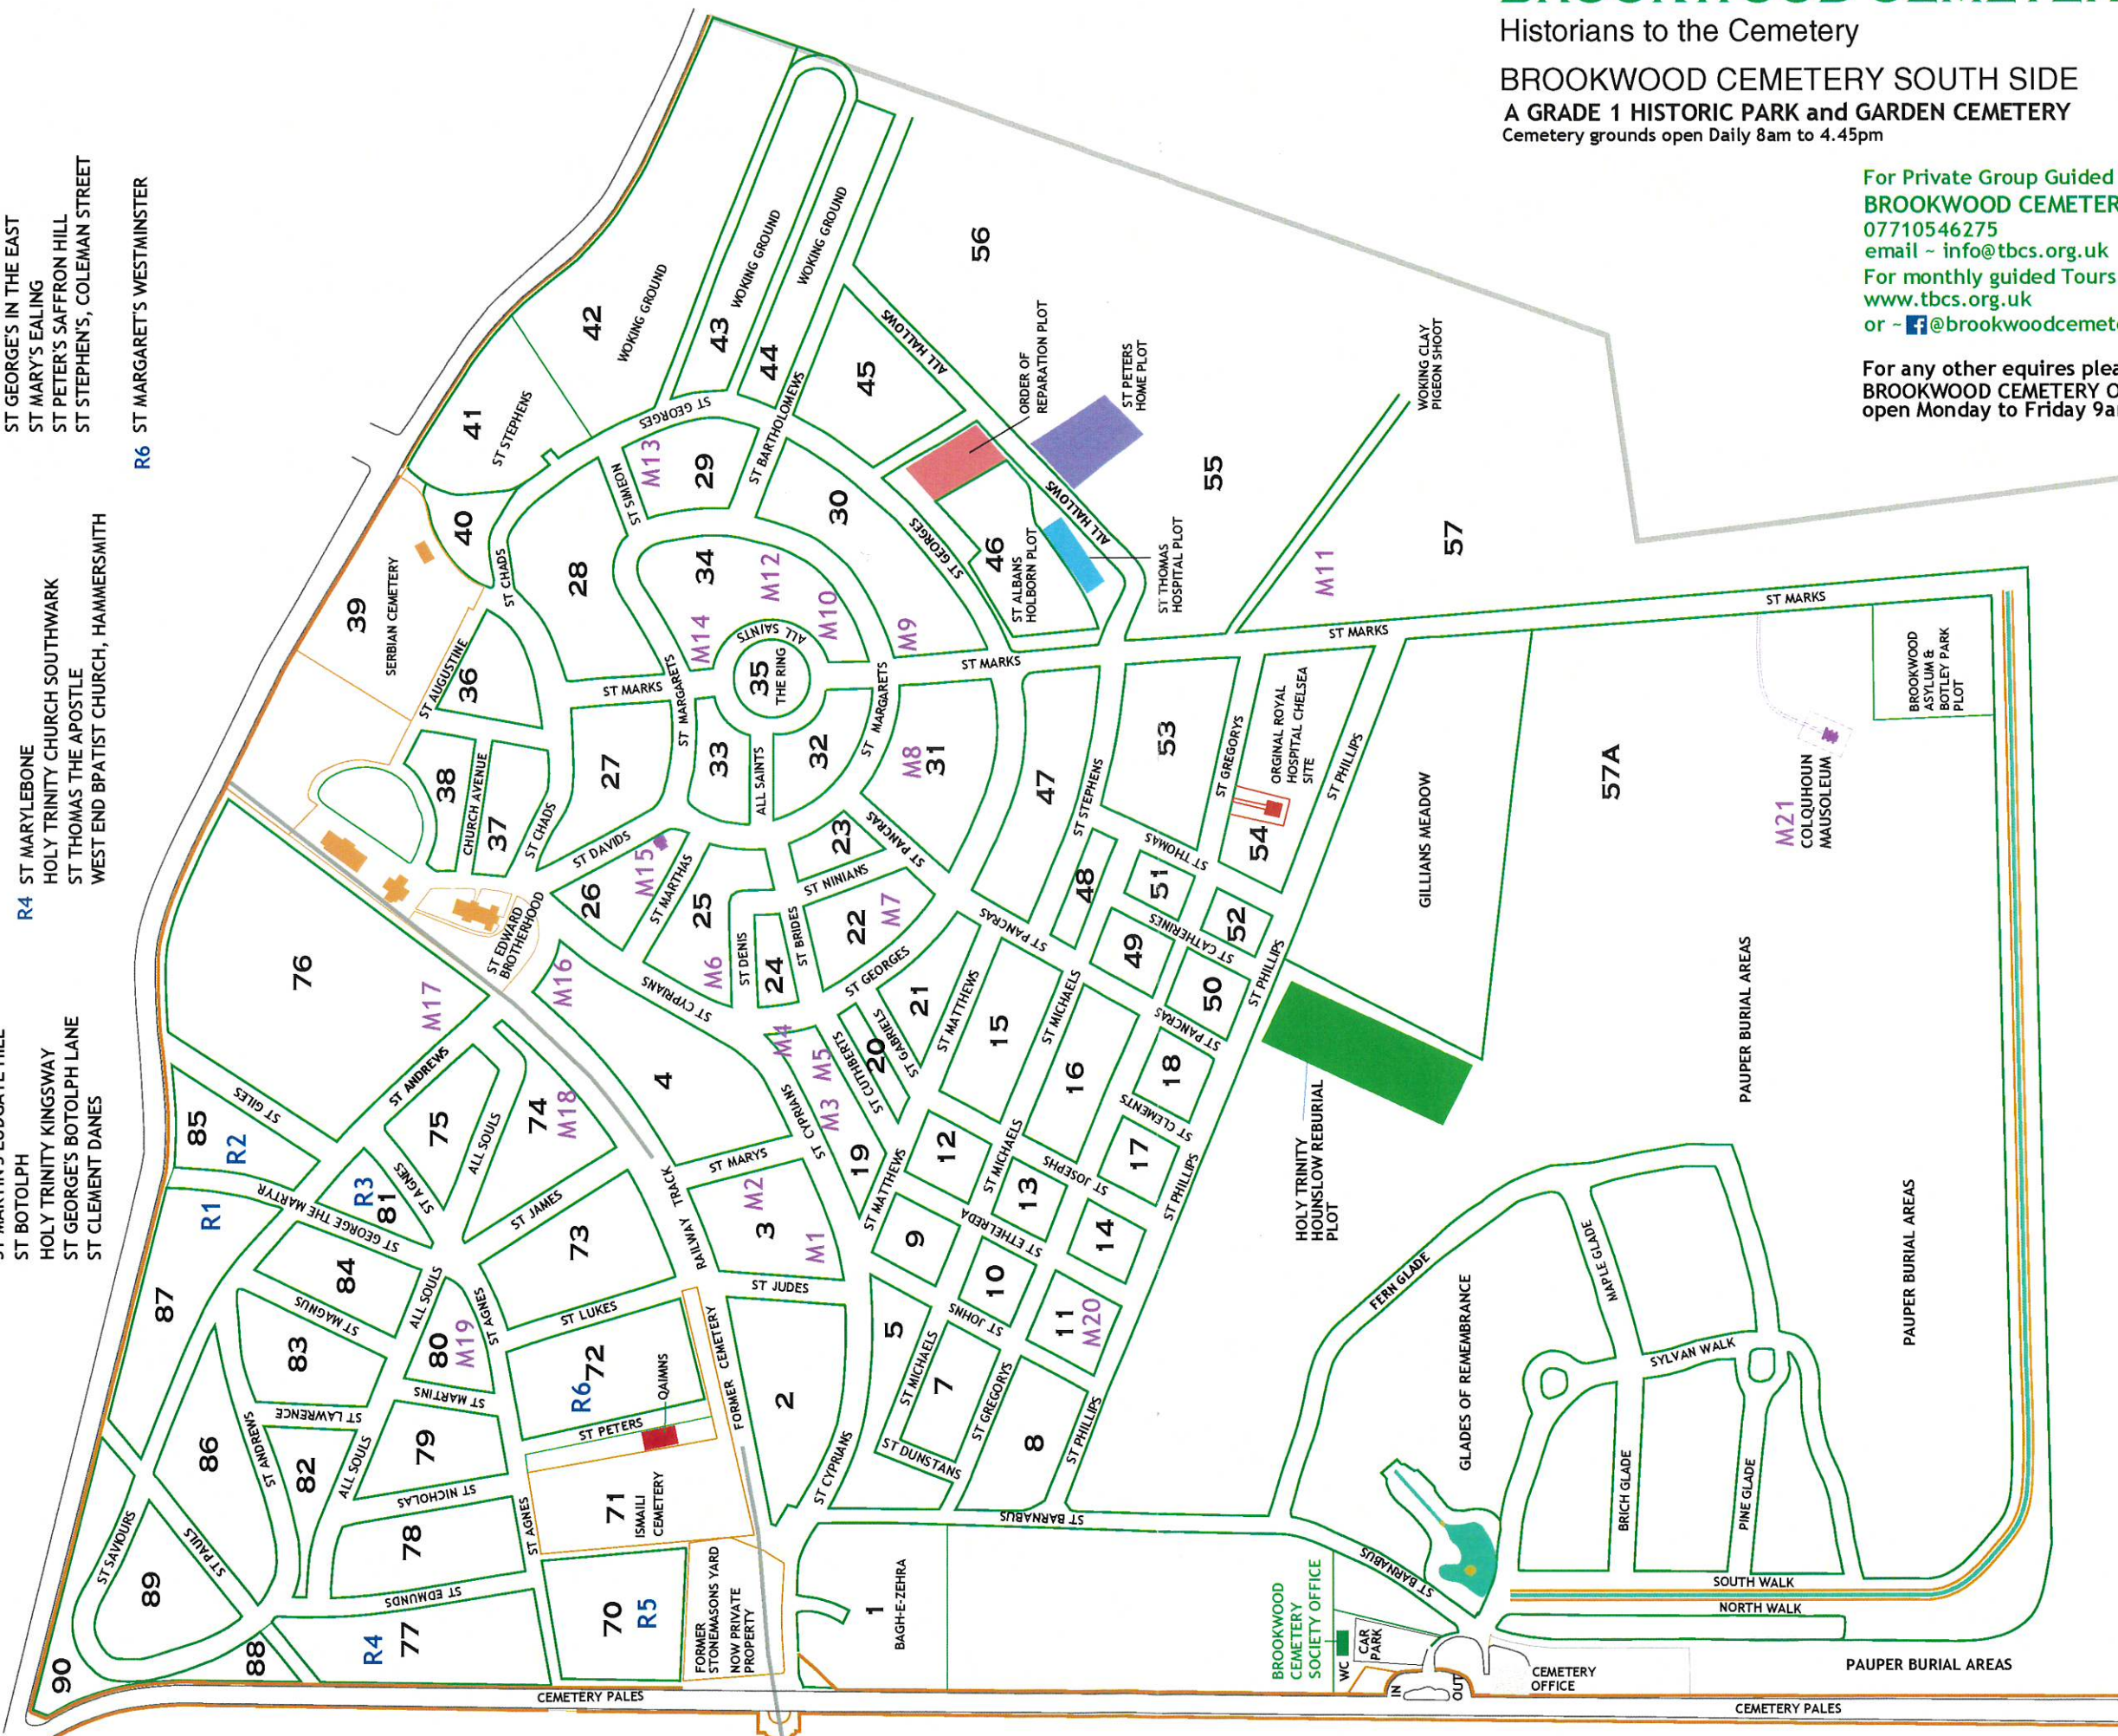

BROOKWOOD CEMETERY SOCIETY

Historians to the Cemetery

BROOKWOOD CEMETERY SOUTH SIDE

A GRADE 1 HISTORIC PARK and GARDEN CEMETERY

Cemetery grounds open Daily 8am to 4.45pm

For Private Group Guided Tours please contact -
BROOKWOOD CEMETERY SOCIETY

AREAS OF REBURIAL PLOTS

- R1** ST MILDRED BREAD STREET
ST MAGNUS THE MARTYR
ST JOHN CLERKENWELL
- R2** ST MICHAEL'S WOOD STREET
HANOVER CHAPEL
ST PETERS CHURCH, WALWORTH
ALL HALLOWS the GREAT & SMALL
ST MARTIN'S LUDGATE HILL
ST BOTOLPH
HOLY TRINITY KINGSWAY
ST GEORGE'S BOTOLPH LANE
ST CLEMENT DANES
- R3** ST GEORGE THE MARTYR
ST MICHAELS
- R4** ST MARYLEBONE
HOLY TRINITY CHURCH SOUTHWARK
ST THOMAS THE APOSTLE
WEST END BAPTIST CHURCH, HAMMERSMITH
- R5** ST OLAVE, TOOLEY STREET, SOUTHWARK
ST ANTHONLIN'S, BUDGE ROW, WATLING STREET
ST SWITHIN'S, LONDON STONE
LIME STREET
ST GEORGE'S IN THE EAST
ST MARY'S EALING
ST PETER'S SAFFRON HILL
ST STEPHENS, COLEMAN STREET
- R6** ST MARGARET'S WESTMINSTER

- MAUSOLEUMS**
- M1** WINCH MONTAGU
- M2** GWINNER
- M3** MAUROUX
- M4** HUGHES
- M5** DUDGEON
- M6** NORMAND
- M7** PHIPSON
- M8** DRAKE
- M9** WOOD
- M10** BOULTON
- M11** MARSHALL
- M12** SMART-WALKER
- M13** GARLAND
- M14** BENT
- M15** COLUMBARIUM
- M16** KEITH
- M17** GLORNEY
- M18** BRAINE
- M19** GREENFIELD
- M20** ASTON
- M21** COLQUHOUN

REBURIAL PLOTS

- R1 WORSHIP STREET BAPTIST CHURCH
- R2 GERMAN LUTHERAN CHURCH