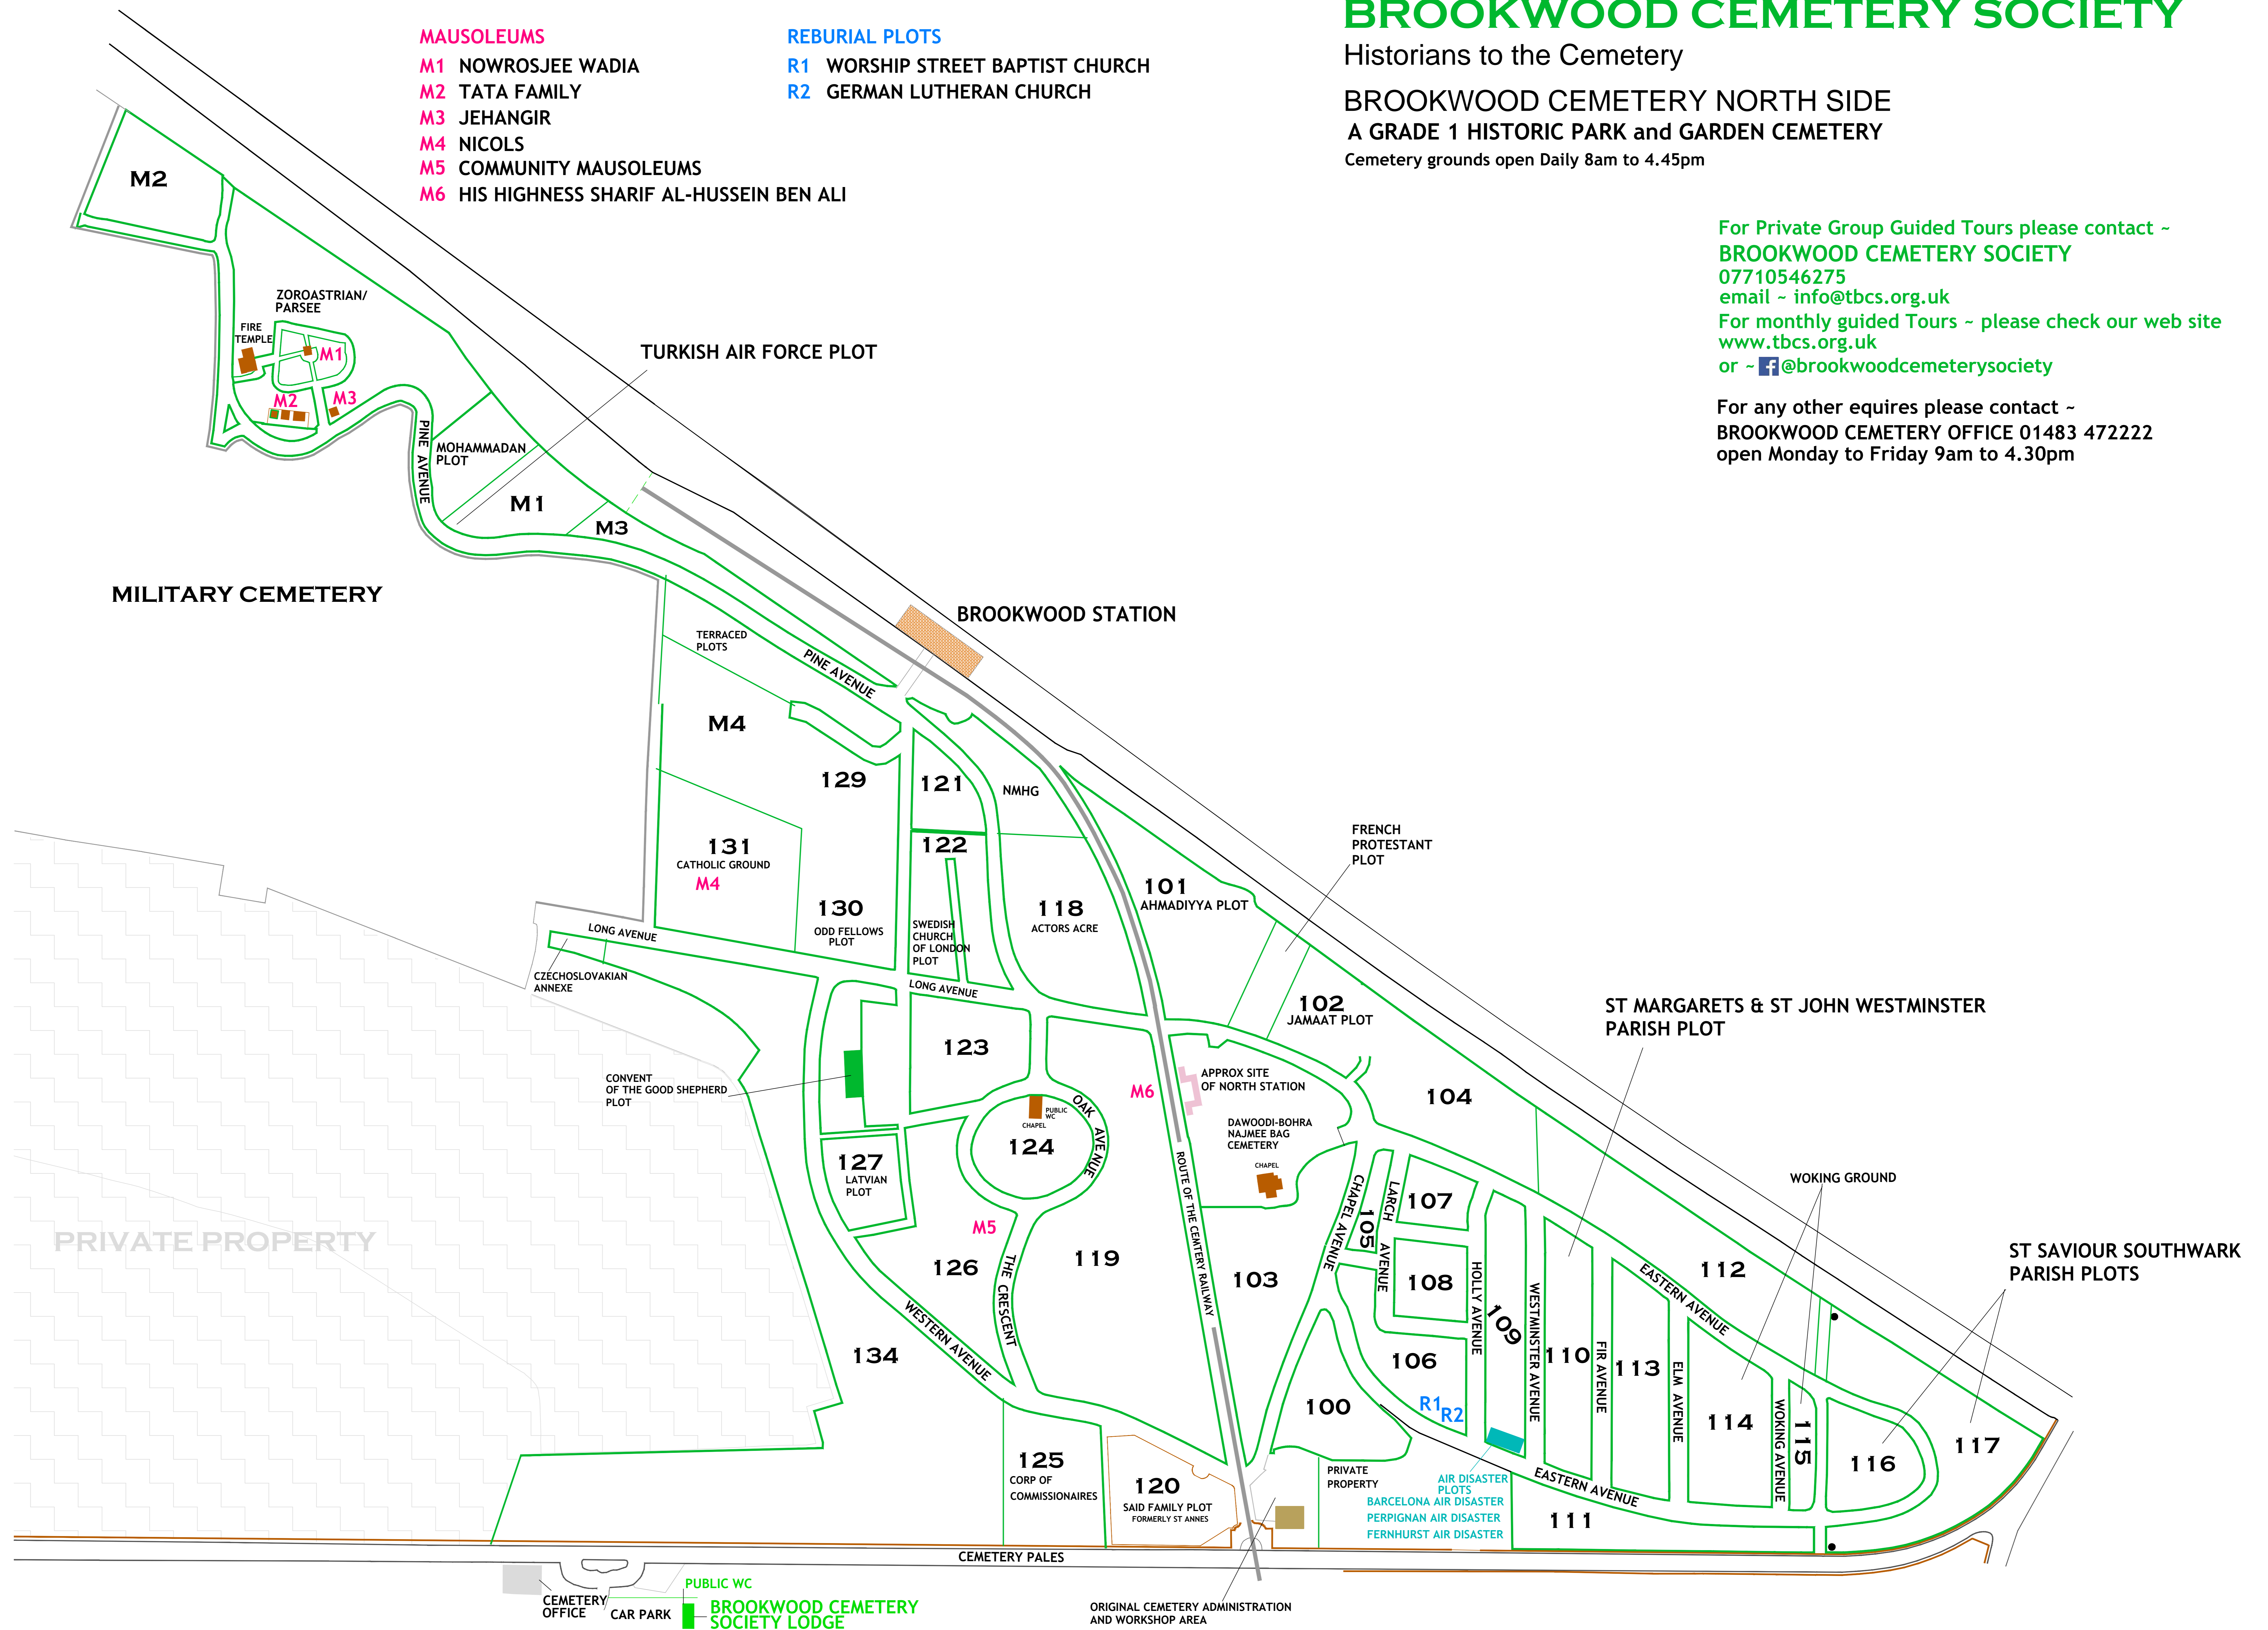

BROOKWOOD CEMETERY SOCIETY

Historians to the Cemetery

BROOKWOOD CEMETERY NORTH SIDE

A GRADE 1 HISTORIC PARK and GARDEN CEMETERY

Cemetery grounds open Daily 8am to 4.45pm

MAUSOLEUMS

- M1 NOWROSJEE WADIA
- M2 TATA FAMILY
- M3 JEHANGIR
- M4 NICOLS
- M5 COMMUNITY MAUSOLEUMS
- M6 HIS HIGHNESS SHARIF AL-HUSSEIN BEN ALI

REBURIAL PLOTS

- R1 WORSHIP STREET BAPTIST CHURCH
- R2 GERMAN LUTHERAN CHURCH

For Private Group Guided Tours please contact ~
BROOKWOOD CEMETERY SOCIETY
07710546275
email - info@tbcs.org.uk
For monthly guided Tours - please check our web site
www.tbcs.org.uk
or ~ [fb@brookwoodcemeterysociety](https://www.facebook.com/brookwoodcemeterysociety)

For any other enquires please contact ~
BROOKWOOD CEMETERY OFFICE 01483 472222
open Monday to Friday 9am to 4.30pm