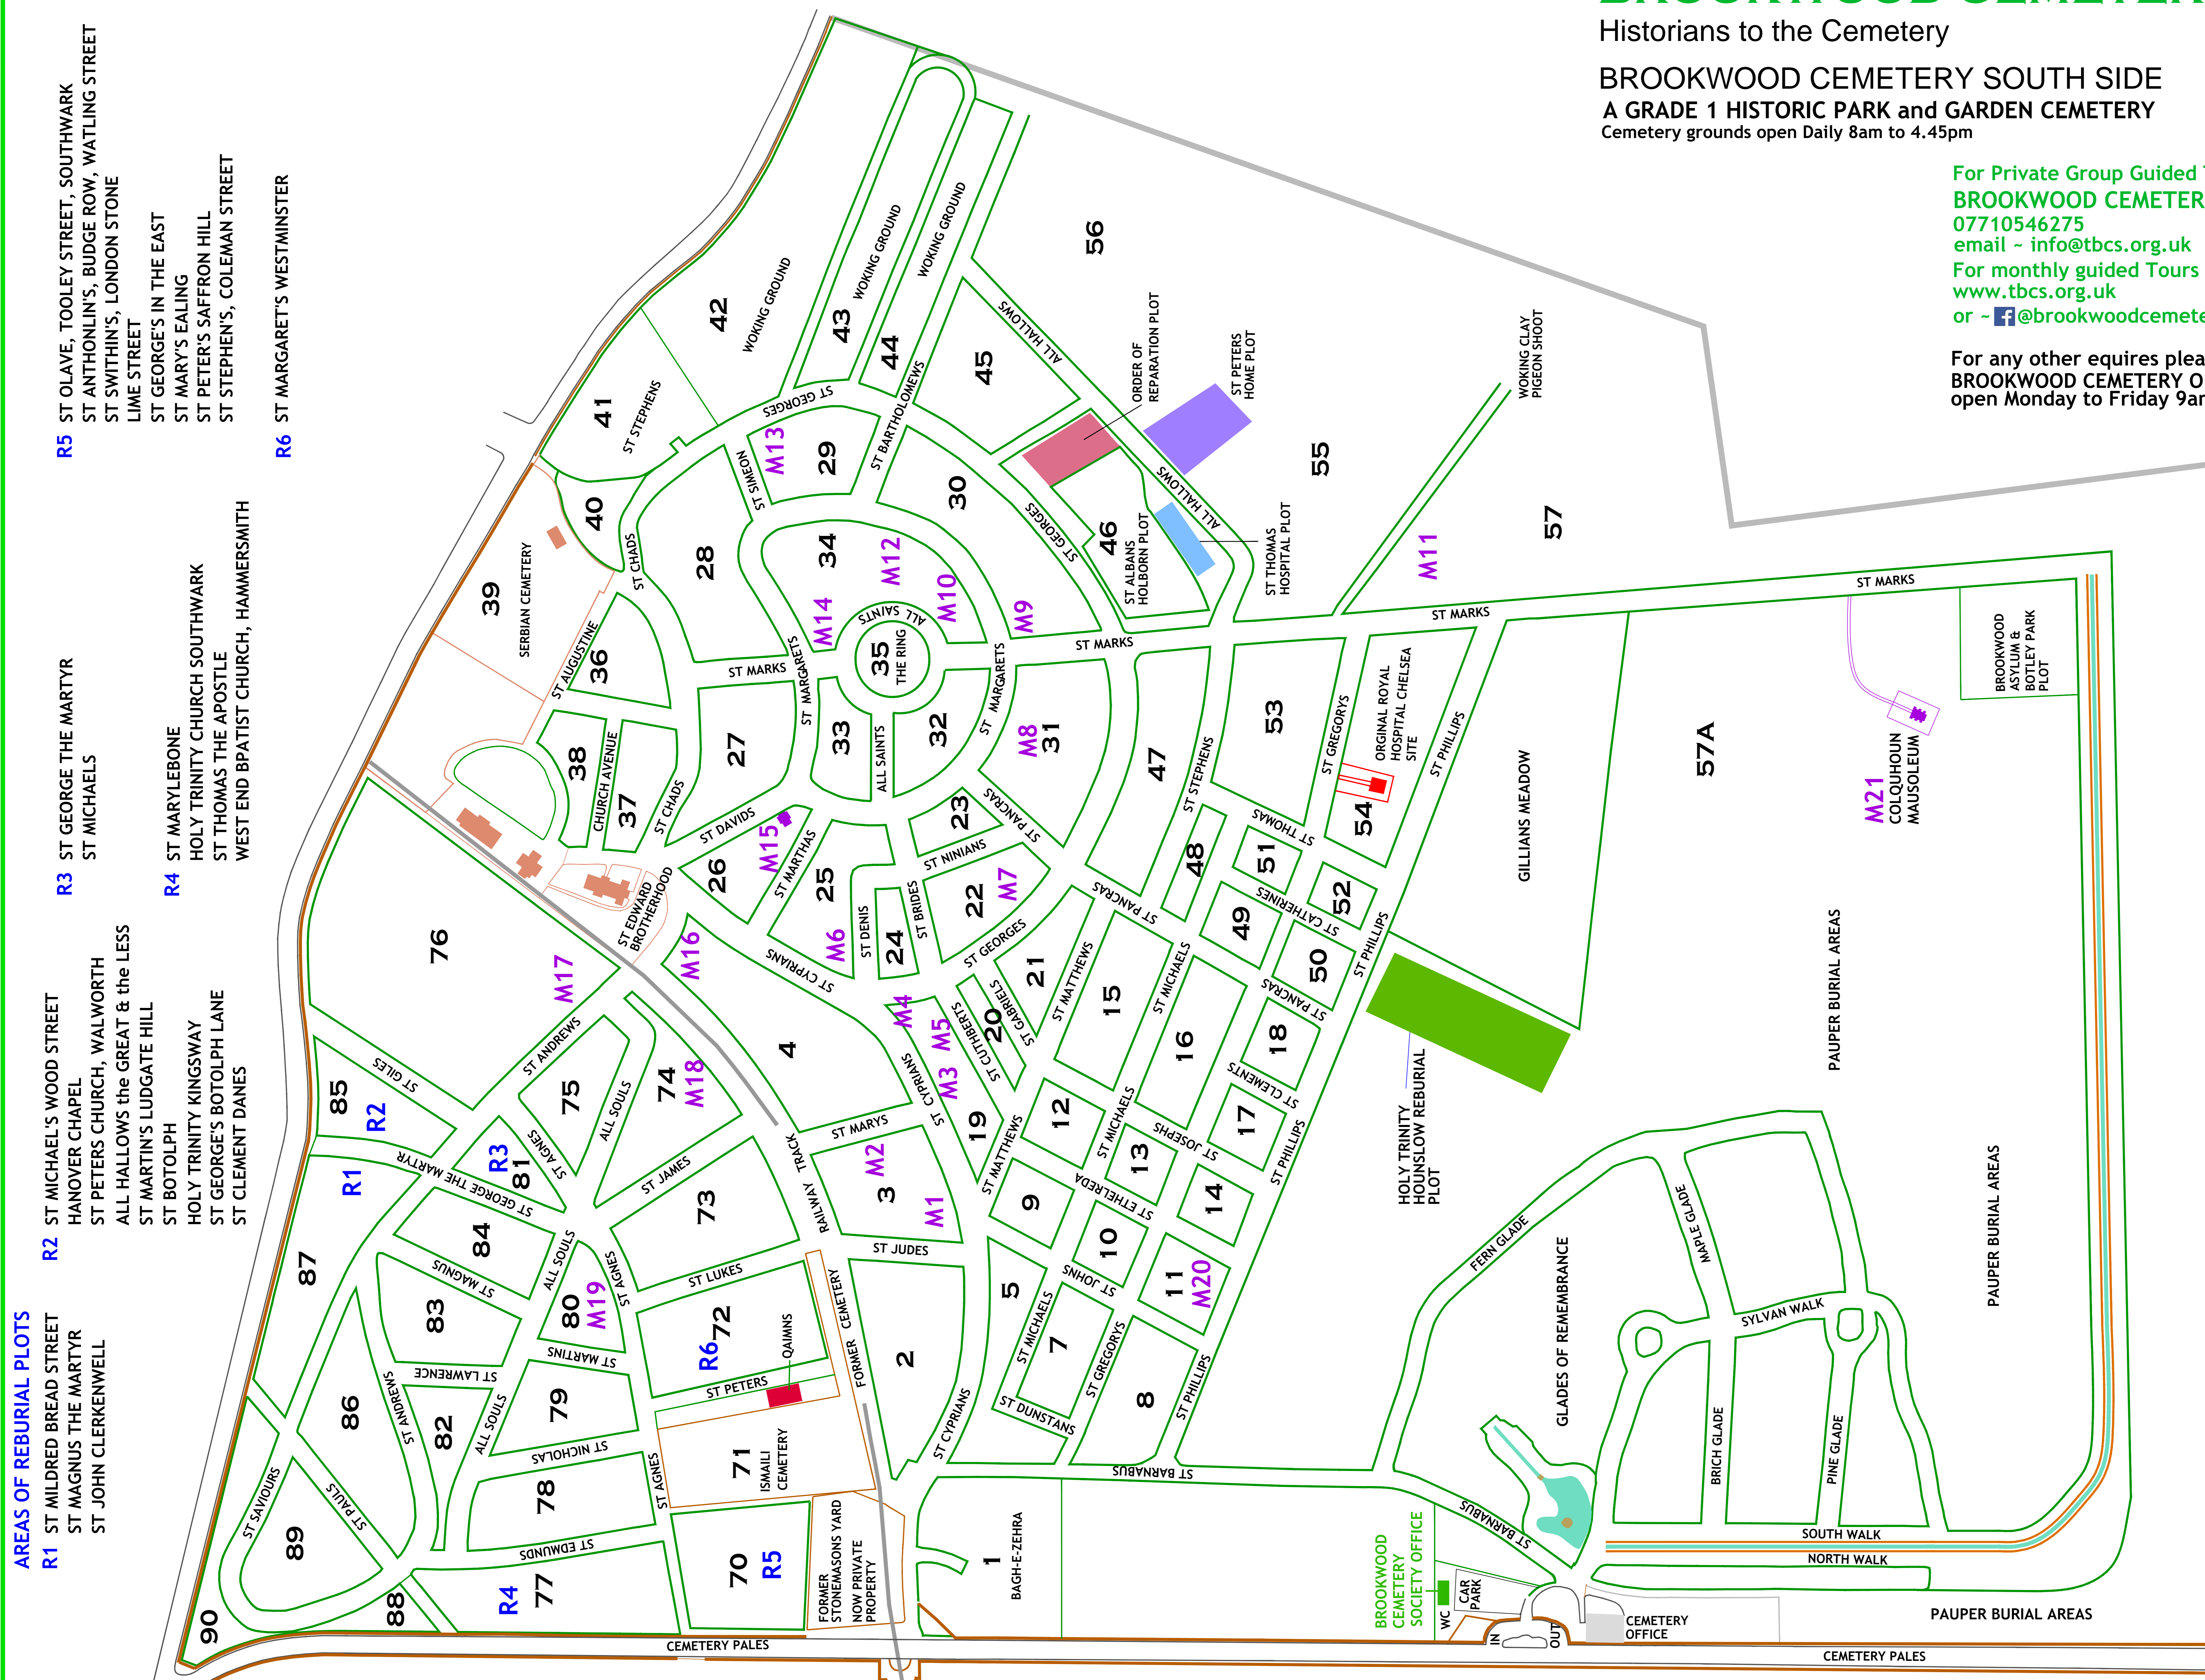

# BROOKWOOD CEMETERY SOCIETY

Historians to the Cemetery

BROOKWOOD CEMETERY NORTH SIDE

A GRADE 1 HISTORIC PARK and GARDEN CEMETERY

Cemetery grounds open Daily 8am to 4.45pm

### AREAS OF REBURIAL PLOTS

- R1** ST MILDRED BREAD STREET  
ST MAGNUS THE MARTYR  
ST JOHN CLERKENWELL
- R2** ST MICHAEL'S WOOD STREET  
HANOVER CHAPEL  
ST PETERS CHURCH, WALWORTH  
ALL HALLOWS the GREAT & the LESS  
ST MARTIN'S LUDGATE HILL  
ST BOTOLPH  
HOLY TRINITY KINGSWAY  
ST GEORGE'S BOTOLPH LANE  
ST CLEMENT DANES
- R3** ST GEORGE THE MARTYR  
ST MICHAELS
- R4** ST MARYLEBONE  
HOLY TRINITY CHURCH SOUTHWARK  
ST THOMAS THE APOSTLE  
WEST END BAPTIST CHURCH, HAMMERSMITH
- R5** ST OLAVE, TOOLEY STREET, SOUTHWARK  
ST ANTHONLIN'S, BUDGE ROW, WATLING STREET  
ST SWITHIN'S, LONDON STONE  
LIME STREET  
ST GEORGE'S IN THE EAST  
ST MARY'S EALING  
ST PETER'S SAFFRON HILL  
ST STEPHEN'S, COLEMAN STREET
- R6** ST MARGARET'S WESTMINSTER